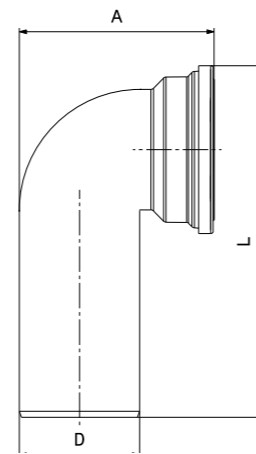

PIPE COUDÉ
BENT PIPE

Code	D	A	L
1932A10	Ø 100	160	290