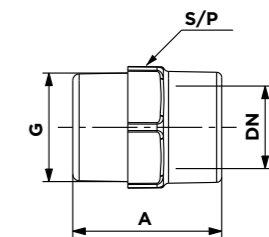

BOITE A SOUDER DROITE MALE
RIGHT MALE STRAIGHT FITTING

Code article	DN	G	A	S/P
14HOA01	14	3/8"	23	19
1425A01	14	1/2"	23	21