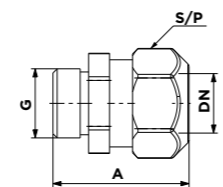

RACCORD DROIT T MALE AVEC OLIVE
MALE STRAIGHT COUPLING WITH PTFE RING

Code article	DN	G	A	S/P
13M3A01	14	3/8"	33	23
13M5A01	14	1/2"	33	23