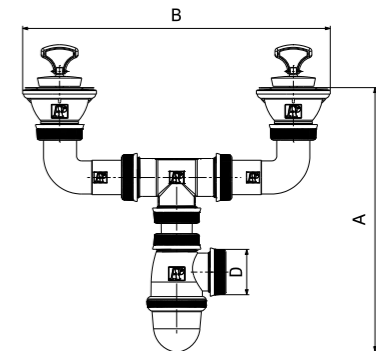

VIDAGE BI-BAC SIMPLE + ANNEAU
DOUBLE SINK DRAINER WITH PLUG

Code article	D	A MIN	A MAX	B MIN	B MAX
1925A10	Ø 40	295	340	360	420