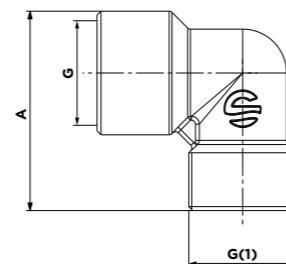

RACCORD COUDE MF
MF ELBOW FITTING

Code article	G	G(1)	A
1428A01	1/2"	1/2"	34
1433A01	3/4"	3/4"	50
1434A01	1"	1"	55
1446A01	1"	3/4"	55
1447A01	3/4"	1"	55