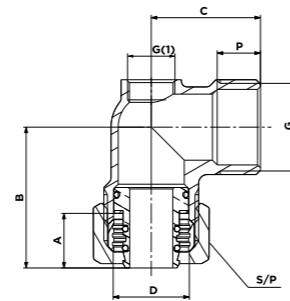

Code / Article	D	G	G(1)	A	B	C	P	S/P
13HFA03	20	3/4"	3/8"	16	41	30	14	29
13HEA03	26	1"	3/8"	19	49	38	15	37

RACCORD COUDÉ PORTE PURGEUR ÉCROU LIBRE

ELBOW SCREW COUPLING WITH BLEED HOLDER WITH SWIVEL NVT