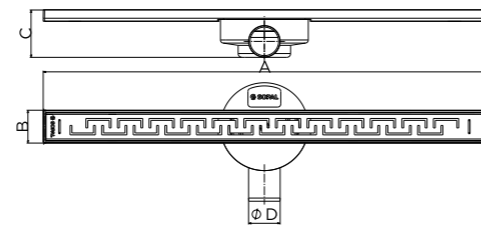

CANIVEAUX DE DOUCHE MELLEGUE

MELLEGUE SHOWER CHANNELS

Code article	A	B	C	D
1955C00	700mm	52	75	Ø 50mm
1973C00	600mm	52	75	Ø 50mm
1956C00	500mm	52	75	Ø 50mm
1972C00	400mm	52	75	Ø 50mm
1957C00	300mm	52	75	Ø 50mm