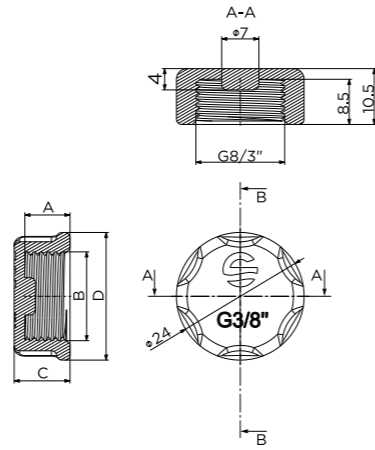

BOUCHON G3/8 FEMELLE AVEC JOINT PLAT
PLUG G3/8 FEMALE WITH FLAT SEAL

Code article	A	B	C	D
6052A00	8,5	G3/8"	10,5	Ø24