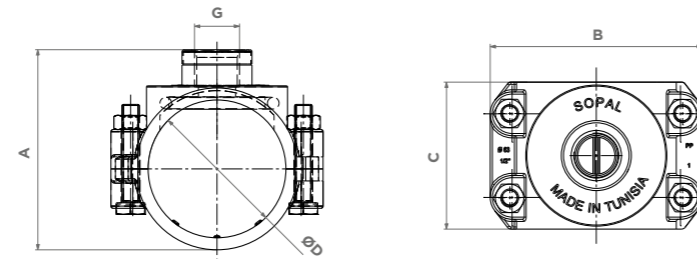

COLLIERS PRISE EN CHARGE
CLAMP SADDLE

Code article	D	G	A	B	C
6402A00	Ø 63	G 1/2"	90	95	65