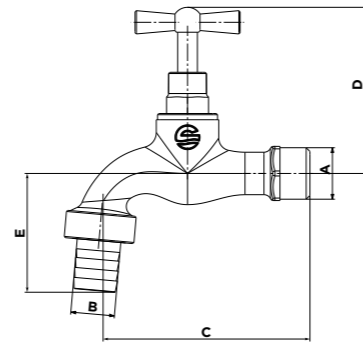

ROBINETS DE JARDIN GARDEN TAPS

ROBINET «CHICHMA» BUSE ET ECROU EN LAITON JAUNE

CHICHMA TAP WITH BRASS NOZZLE AND NUT

Code article	A	B	C	D	E
01HJA01	1/2"	17	85	60	45
01HQA01	3/4"	19	85	65	45