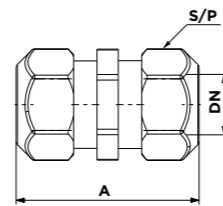

RACCORDS POUR TUBES EN CUIVRE

FITTINGS FOR COPPER TUBES

RACCORD DROIT AVEC OLIVE
ASTAFLO STRAIGHT COUPLING WITH PTFE RING

Code article	DN	A	S/P
13M6A01	14	43	23
1376A01	16	48	29
1377A01	18	51	29