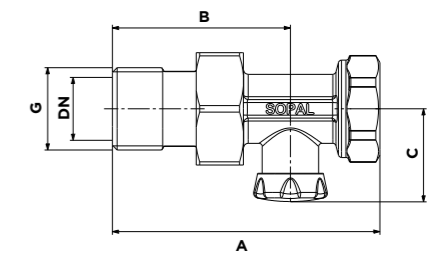

Code article	G	DN	A	B	C	S/P
1208A03	3/4"	20	85	57	30	30