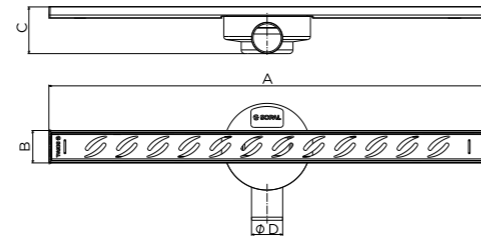

CANIVEAUX DE DOUCHE SEJNÈNE

SEJNEN SHOWER CHANNELS

Code article	A	B	C	D
1955B00	700mm	52	75	Ø 50mm
1973B00	600mm	52	75	Ø 50mm
1956B00	500mm	52	75	Ø 50mm
1972B00	400mm	52	75	Ø 50mm
1957B00	300mm	52	75	Ø 50mm