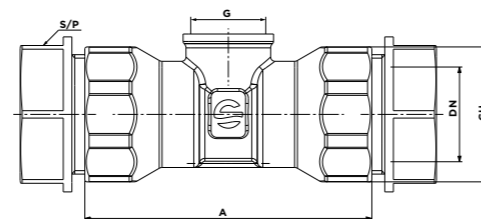

Code article	DN	G	A	CH	S/P
13PTA01	25	3/4"	100	45	48
13Q7A01	32	1"	105	45	48