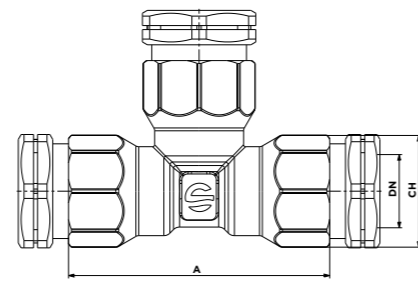

Code article	DN	A	CH	S/P
1380A01	25	90	39	40
13L9A01	32	95	45	48
13LAA01	50	100	45	69
13LBA01	63	105	45	72

RACCORD EN TE TFT
SOPAFLO FEMALE TEE COUPLING