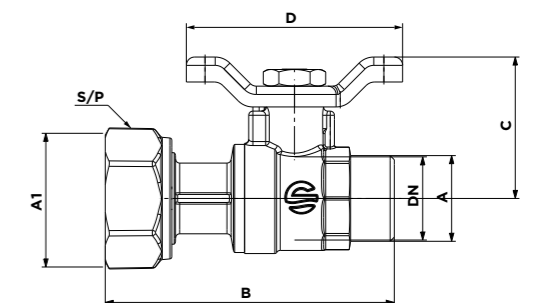

VANNE A BS MALE ECROU LIBRE AVEC PAPILLON

MALE BALL VALVE WITH SWIVEL NUT AND BUTTERFLY HANDLE

Code article	A	A1	DN	B	C	D	S/P
01G0A03	1/2"	3/4"	12	70	34	52	29