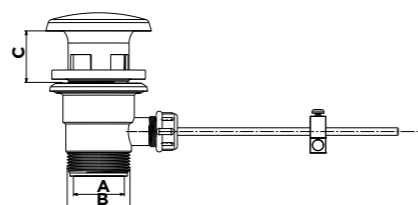

BONDE DE LAVABO AUTOMATIQUE
AUTOMATIC WASHBASIN DRAINER

Code	A	B	C MAX	C MIN
1912A10	32	G1" 1/4	50	38