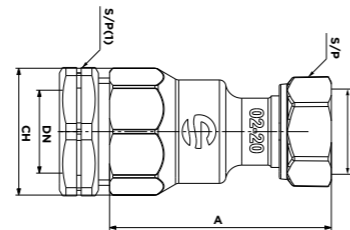

RACCORD DROIT T ECROU LIBRE
SOPAFLO STRAIGHT COUPLING WITH SWIVEL NUT

Code article	DN	G	A	CH	S/P	S/P(1)
13NNA01	25	3/4"	70	39	30	40
13QUA01-1	25	1"	73	39	36	40
13QJA01	32	1"	77	49	36	47
13QPA01	50	1 1/2"	85	70	52	65
13QSA01	50	2"	85	70	52	65
13QHA01	63	2"	105	75	65	72