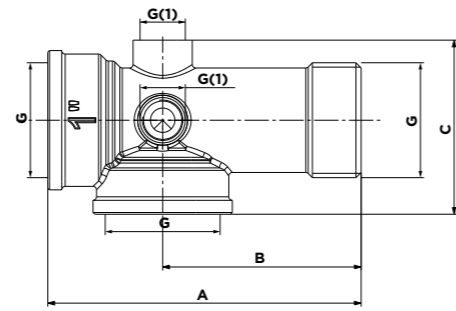

RACCORDS POUR TUBES EN CUIVRE

FITTINGS FOR COPPER TUBES

RACCORD EN TE 5 VOIES
TEE COUPLING WITH FIVE WAYS

Code article	G	G(1)	A	B	C
14DJA01	1"	1/4"	90	57	50