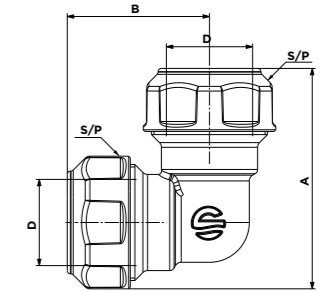

RACCORD COUDE TT
ASTAFLO TEE ELBOW COUPLING

Code article	D	A	B	S/P
1340A01	25	65	45	38
1356A01	32	75	52	46