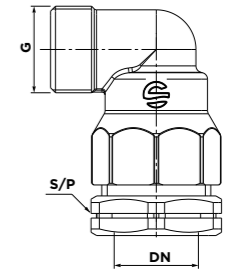

RACCORDS SOPAFLO SOPAFLO FITTINGS

RACCORD COUDE T MALE
SOPAFLO MALE ELBOW COUPLING

Code article	DN	G	S/P
1375A01	25	3/4"	39
13KQA01	32	1"	48
13KRA01	50	1 1/2"	69
13KSA01	63	2"	72

RACCORD COUDE T FEMELLE
SOPAFLO FEMALE ELBOW COUPLING