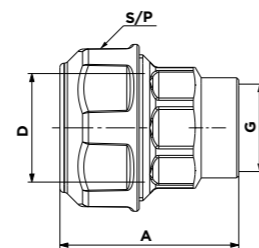

RACCORD DROIT T FEMELLE
ASTAFLO STRAIGHT FEMALE COUPLING

Code article	D	G	S/P	A
13H3A01	25	1/2"	38	45
1342A01	25	3/4"	38	45
13H1A01	32	1/2"	46	75
1394A01	32	1"	46	52