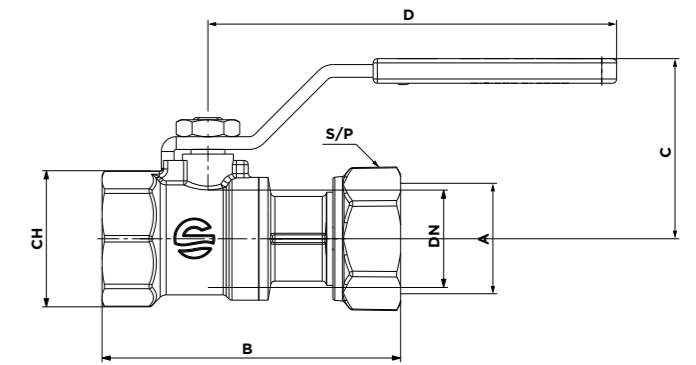

VANNES BS AVEC ÉCROU PRISONNIER BALL VALVES WITH SWIVEL NUT

VANNE A BS FEMELLE ECROU LIBRE AVEC LEVIER

FEMALE BALL VALVE WITH SWIVEL NUT AND LEVER HANDLE

Code article	A	DN	B	C	D	CH	S/P
01D2A03	3/4"	15	70	43	97	32	29
01D1A03	1"	20	82	53	97	39	36