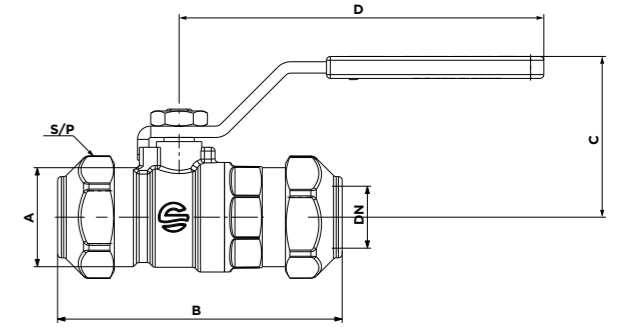

VANNE A BS MM AVEC LEVIER + OLIVE EN TEFLON

MM BALL VALVE WITH LEVER HANDLE AND PTFE RING

Code article	A	DN	B	C	D	S/P	OLIVE
0126A03	3/4"	15	75	43	95	29	16
0128A03	3/4"	15	75	43	95	29	18