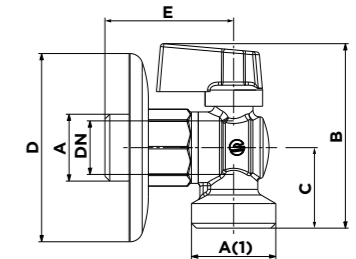

Code article	A	A(1)	DN	B	C	D	E
01BWA03	1/2"	3/4"	16	55	25	60	40