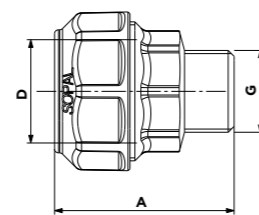

RACCORD DROIT T MALE
ASTAFLO STRAIGHT MALE COUPLING

Code article	D	G	S/P	A
13JWA01	25	1/2"	38	45
1341A01	25	3/4"	38	45
13H2A01	32	1/2"	46	75
13R8A01	32	3/4"	46	75
1395A01	32	1"	46	52