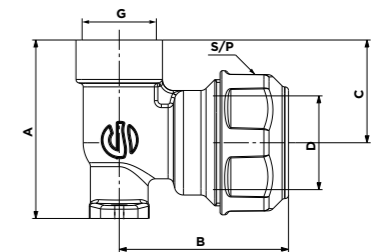

RACCORD COUDE T FEMELLE APPLIQUE
ASTAFLO FEMALE WALLPLATED ELBOW

Code article	D	G	A	B	S/P
13NUA01	25	1/2"	49,5	47	38
1345A01	25	3/4"	51	47	38
1391A01	32	1"	61,5	52	46