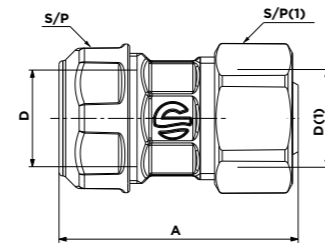

RACCORDS ASTAFLO

ASTAFLO FITTINGS

RACCORD DROIT PE/PEX
STRAIGHT PRESS COUPLING / HDPE

Code article	D(1)	A	D	S/P	S/P(1)
13NSA01	20	60	25	38	29
13R2A01	20	65	32	46	36
13NYA01	26	65	25	38	36