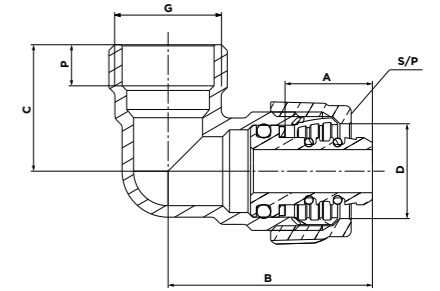

RACCORD COUDÉ T MÂLE
MALE SCREW ELBOW

Code / Article	D	G	A	B	C	P	S/P
13G5A03	16	1/2"	15	36	22	7	24
13G8A03	20	3/4"	16	39	26	10	29
13G9A03	26	3/4"	19	44	31	13	37
13HHA03	20	1"	16	44	31	16	29