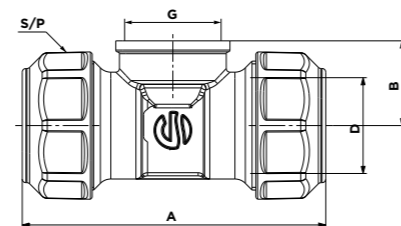

RACCORD EN TE TT FEMELLE
ASTAFLO FEMALE TEE COUPLING

Code article	D	G	A	B	S/P
1387A01	25	3/4"	80	23	38
1390A01	32	1"	85	28	46