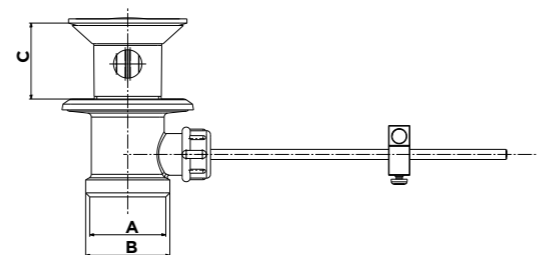

BONDE DE LAVABO AUTOMATIQUE 40
AUTOMATIC WASH BASIN DRAINER 40

Code	A	B	C MAX	C MIN
1901A00	32	G1" 1/4	55	38
1902A00	40	G1" 1/2	55	38