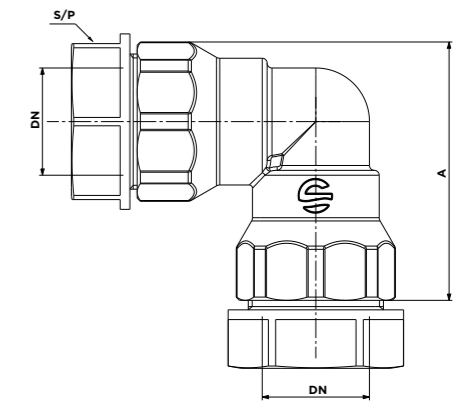

RACCORD COUDE TT
SOPAFLO ELBOW COUPLING

Code article	DN	A	S/P
1325A01	25	65	39
1326A01	32	80	48
1327A01	50	105	69
1328A01	63	125	72