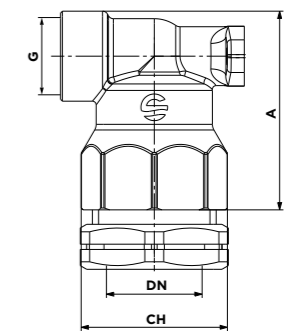

Code article	DN	G	A	CH	S/P
13RMA01	25	1/2"	53	39	40
1363A01	25	3/4"	72	39	40