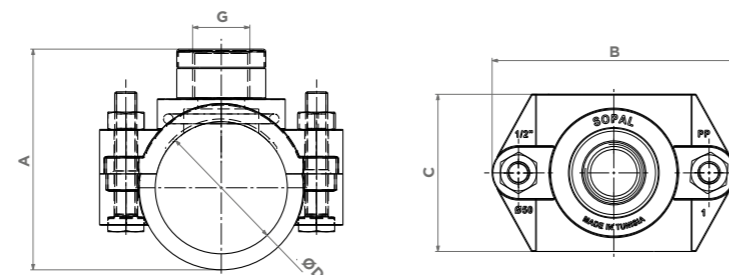

Code article	D	G	A	B	C
6404A00	Ø 50	G 1/2"	80	90	55

Code article	D	G	A	B	C
6401A00	Ø 32	G 1/2"	65	85	50

**ACCESSOIRES POUR INSTALLATION SANITAIRE**  
ACCESSORIES FOR SANITARY INSTALLATION

**KIT DE FIXATION RESERVOIR**  
RECEIVER ATTACHMENT KIT