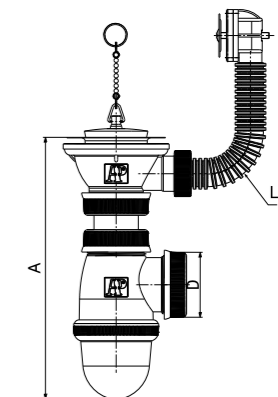

VIDAGE MONO BAC AVEC TROP PLEIN + CHAINETTE
SINGLE SINK DRAINER WITH OVERFLOW PLUG AND CHAIN

Code article	D	A MIN	A MAX	L
1922A10	Ø 40	200	245	450