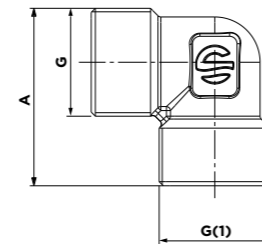

RACCORD COUDE MM
MM ELBOW FITTING

Code article	G	G(1)	A
1427A01	1/2"	1/2"	32
1430A01	3/4"	3/4"	43
1431A01	1"	1"	54
1432A01	1"	3/4"	48
1495A01	1 1/4"	1 1/4"	64