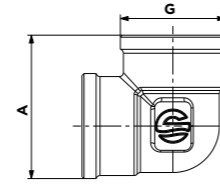

RACCORDS POUR TUBES EN CUIVRE

FITTINGS FOR COPPER TUBES

RACCORD COUDE FF
FF ELBOW FITTING

Code article	G	A
14D7A01	1/2"	36
14CGA01	3/4"	41
1448A01	1"	54