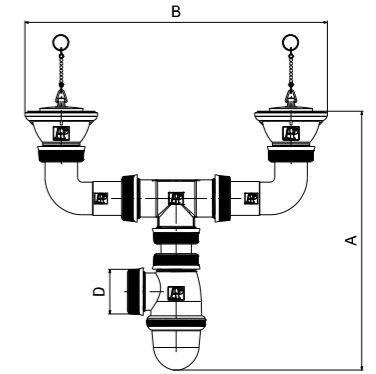

VIDAGES

DRAINERS

VIDAGE BI-BAC SIMPLE + CHAINETTE
DOUBLE SINK DRAINER WITH PLUG AND CHAIN

Code article	D	A MIN	A MAX	B MIN	B MAX
1916A10	Ø 40	295	340	360	420