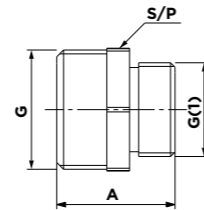

REDUCTION DROITE
STRAIGHT REDUCING COUPLING

Code article	G	G(1)	A	S/P
14HQA01	3/4"	1/2"	26	27