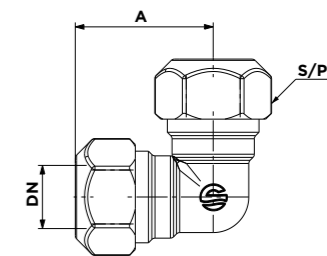

RACCORD COUDE AVEC OLIVE
ELBOW COUPLING WITH PTFE RING

Code article	DN	A	S/P
1313A01	14	30	23
1359A01	16	35	29
1360A01	18	35	29