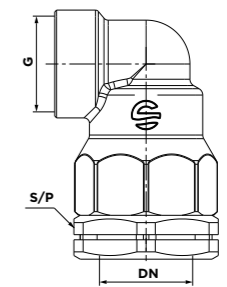

Code article	DN	G	S/P
1374A01	25	3/4"	39
13KXA01	32	1"	48
13KYA01	50	1 1/2"	69
13KZA01	63	2"	72