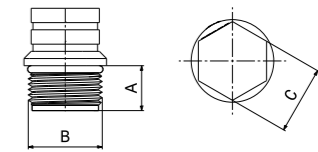

BOUCHON G1/2" MALE AV JOINTS PLAT & TORIQUE PLUG G1/2" MALE WITH FLAT AND TORIC SEAL

Code article	A	B	C
6050A00	12	G 1/2"	S/P19