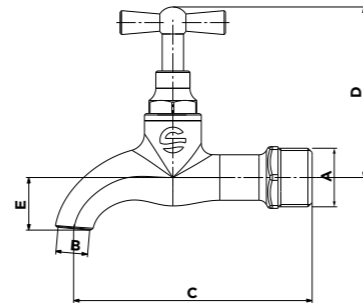

Code article	A	B	C	D	E
01G3A01	1/2"	10	85	60	20
01GFA01	1/2"	12	85	65	20
01GGA01	3/4"	15	85	65	20