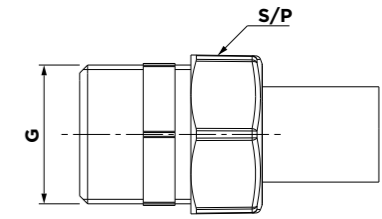

## FITTINGS FOR COPPER TUBES

**RACCORD EN TE 5 VOIES**  
TEE COUPLING WITH FIVE WAYS

Code article	G	G(1)	A	B	C
14DJA01	1"	1/4"	90	57	50

**RACCORD 3 PCS MM**  
MM STRAIGHT COUPLING IN 3 PIECES

Code article	G	S/P
1301A01	3/4"	30
1302A01	1"	36
1303A01	1 1/4"	47
1304A01	1 1/2"	53
1305A01	2"	65