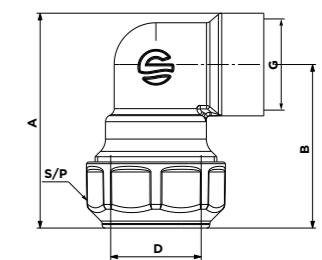

RACCORD COUDE T FEMELLE
ASTAFLO FEMALE ELBOW COUPLING

Code article	D	G	A	B	S/P
1344A01	25	3/4"	60	45	38
1392A01	32	1"	70	50	46