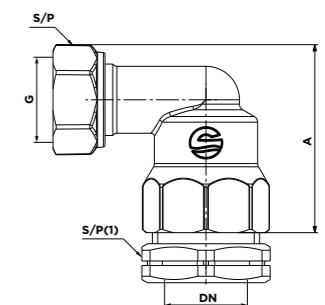

RACCORD COUDE T ECROU LIBRE
SOPAFLO ELBOW COUPLING WITH SWIVEL NUT

Code article	DN	G	A	S/P	S/P(1)
13NMA01	25	3/4"	58	30	39
13MOA01	25	1"	105	65	69
13NKA01	32	1"	105	65	69
13QGA01	50	2"	78	37	48
13NJA01	50	1 1/2"	90	52	69
13QTA01	63	2"	110	65	72