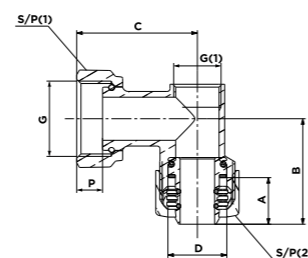

Code / Article	D	G	G(1)	A	B	C	P	S/P(1)	S/P(2)
13QYA03	20	3/4"	3/8"	16	37	42	9	29	30

RACCORD COUDÉ T FEMELLE APPLIQUE
FEMALE SCREW WALLPLATE ELBOW