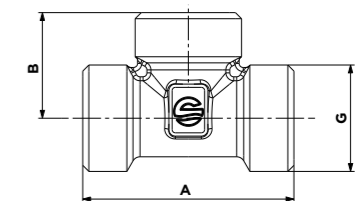

RACCORD EN TE MMM
TEE MMM COUPLING

Code article	G	A	B
1426A01	1/2"	44	22
1481A01	3/4"	52	26
13HTA01	1"	64	32