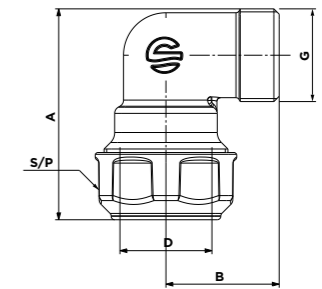

RACCORD COUDE T MALE
ASTAFLO MALE ELBOW COUPLING

Code article	D	G	A	B	S/P
1343A01	25	3/4"	60	32	38
1355A01	32	1/2"	65	50	46
1393A01	32	1"	65	50	46