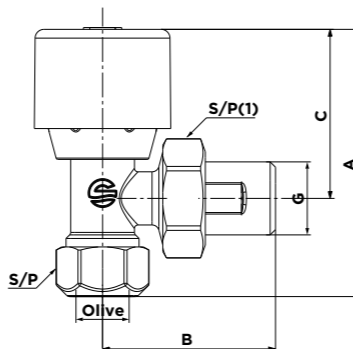

Code article	G	A	B	S/P
1203A03	1/2"	50	50	30

**ROBINET DE RADIATEUR MALE + OLIVE TEFLON**  
MALE ANGLE VALVE FOR COPPER TUBE

Code article	G	Olive	A	B	C	S/P	S/P(1)
1202A03	1/2"	14	75	50	50	23	30

**TE DE REGLAGE MALE + OLIVE TEFLON**  
MALE LOCKSHIELD VALVE FOR COPPER TUBE