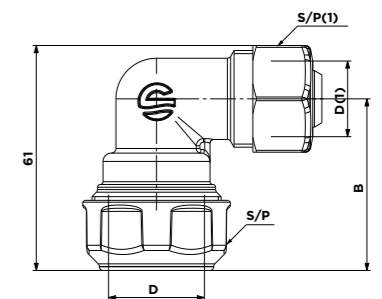

RACCORD COUDE PE/PEX
PRESS ELBOW COUPLING/ HDPE

Code article	D	D1	B
13NTA01	25	20	47
13R7A01	32	20	52
13NXA01	25	26	47