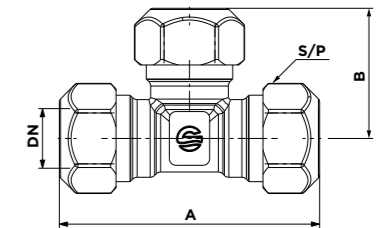

RACCORD EN TE AVEC OLIVE
TEE COUPLING WITH PTFE RING

Code article	DN	A	B	S/P
1312A01	14	60	30	23
1361A01	16	72	36	29
1362A01	18	72	36	29