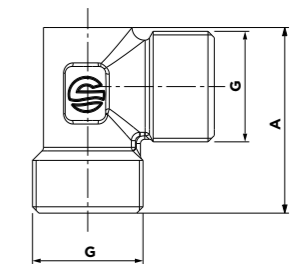

Code article	G	A
1479A01	3/4"	45
1480A01	1"	55