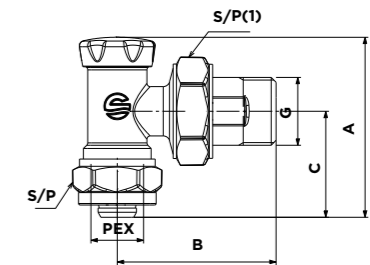

ROBINETS DE RADIATEURS ANGLE VALVES

**TE DE REGLAGE MALE POUR TUBE
MULTICOUCHES**
MALE LOCKSHIELD FOR MULTILAYER TUBE

Code article	G	Pex	A	B	S/P	S/P(1)
1215A03	1/2"	16	50	30	24	30