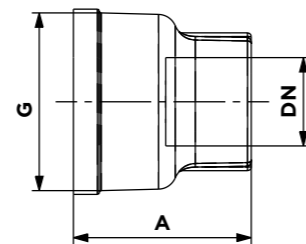

Code	Dimension	Code	Dimension
1424A01	14	1/2"	60

BOITE A SOUDER COUDEE
ELBOW FITTING