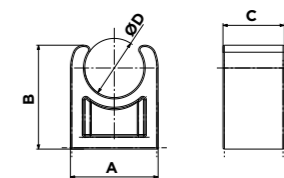

SANS VIS
WITHOUT SCREW

Code article	A	B	C	D
6007A10	20	24	14	Ø 14
6002A10	24	27	16	Ø 16
6010A10	26	29	16	Ø 18
6003A10	28	33	16	Ø 20
6006A10	30	32	16	Ø 22
6004A10	36	41	16	Ø 26
6005A10	42	45	16	Ø 32
6011A10	50	52	16	Ø 40