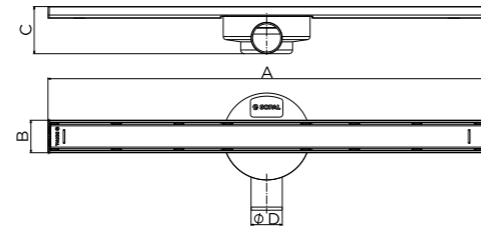

### CANIVEAUX DE DOUCHE MEDJERDA

MEJERDA SHOWER CHANNELS

Code article	A	B	C	D
1955A00	700mm	52	75	Ø 50mm
1973A00	600mm	52	75	Ø 50mm
1956A00	500mm	52	75	Ø 50mm
1972A00	400mm	52	75	Ø 50mm
1957A00	300mm	52	75	Ø 50mm