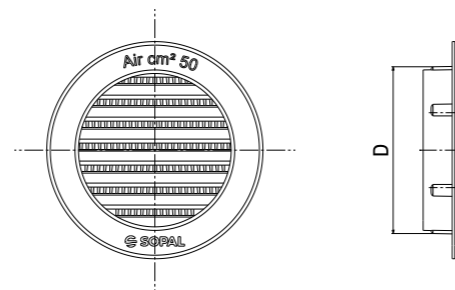

GRILLE D'AERATION AERATION GRID

Code	D
5542A10	Ø 100
5540A10	Ø 125
5560A10	Ø 160
5562A10	Ø 200